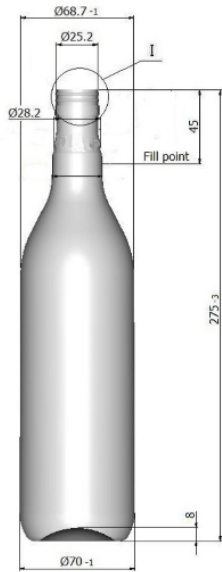

### General info

Item no. (SKU):	
Family / Range:	<b>Cooper</b>
Capacity:	<b>700ml</b>
Neck:	<b>28 ROPP</b>
Weight:	<b>42</b>
Shape:	<b>Round</b>
Material:	<b>PET</b>
Colour:	<b>All Colours Available</b>
Print Areas:	
Country of Origin:	<b>Lithuania</b>

#### Packed in Boxes

Box Dimensions (mm):	<b>594 x 394 x 448</b>
Quantity per box (pcs):	
Boxes per pallet (pcs):	
Quantity per pallet (pcs):	
Net weight (kg):	
Gross weight (kg):	
Pallet height (mm):	<b>2400</b>